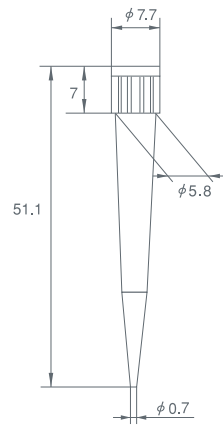

Economy Tip

measure:mm

UT

SG

SE

LG

LE

Economy Filter Tip

measure:mm

UT

SS

SG

SE

AG

LG