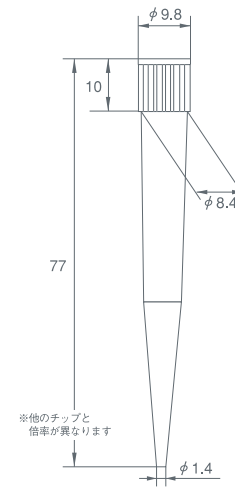

Economy Tip

measure:mm

UT

SG

SE

LG

LE

Economy Filter Tip

measure:mm

UT

SS

SG

SE

AG

LG