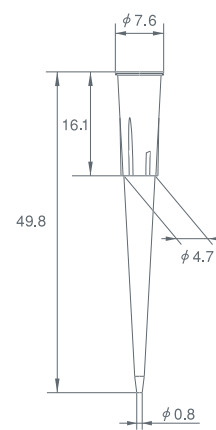

Economy Tip

measure:mm

UT

SG

SE

LG

LE

Economy Filter Tip

measure:mm

UT

SS

SG

SE

AG

LG