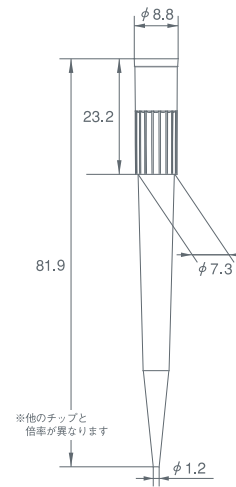

Economy Tip

measure:mm

UT

SG

SE

LG

LE

Economy Filter Tip

measure:mm

UT

SS

SG

SE

AG

LG