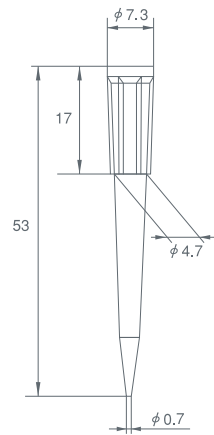

Economy Tip

measure:mm

UT

SG

SE

LG

LE

Economy Filter Tip

measure:mm

UT

SS

SG

SE

AG

LG