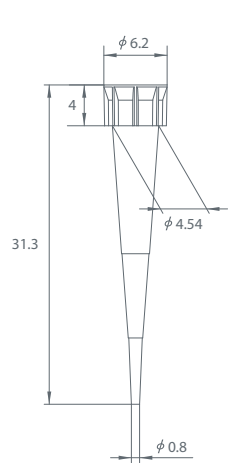

Economy Tip

measure:mm

UT

SG

SE

LG

LE

Economy Filter Tip

measure:mm

UT

SS

SG

SE

AG

LG