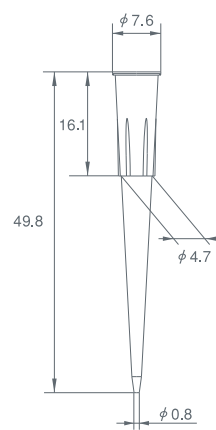

Economy Tip

measure:mm

UT

SG

SE

LG

LE

Economy Filter Tip

measure:mm

UT

SS

SG

SE

AG

LG