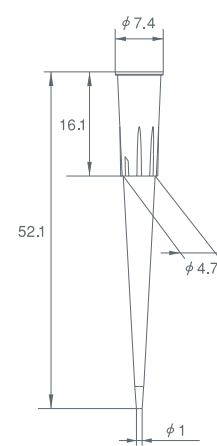

Economy Tip

measure:mm

UT

SG

SE

LG

LE

Economy Filter Tip

measure:mm

UT

SS

SG

SE

AG

LG