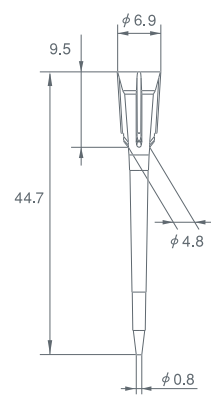

Economy Tip

measure:mm

UT

SG

SE

LG

LE

Economy Filter Tip

measure:mm

UT

SS

SG

SE

AG

LG