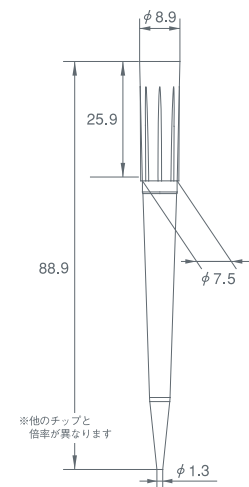

Economy Tip

measure:mm

UT

SG

SE

LG

LE

Economy Filter Tip

measure:mm

UT

SS

SG

SE

AG

LG