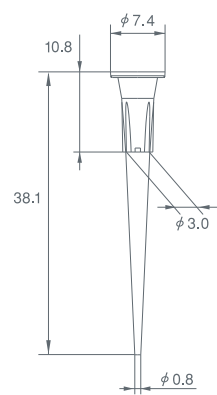

Economy Tip

measure:mm

UT

SG

SE

LG

LE

Economy Filter Tip

measure:mm

UT

SS

SG

SE

AG

LG